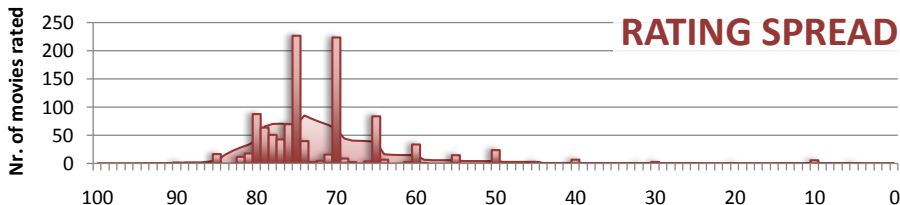

QMDB Movie Recommendations for TD888

EXAMPLE TIERS*

CORRELATIONS

T1	Amazing!	(1993) Schindler's List	82	0.52	< PSI
T2	Excellent	(1977) Star Wars	80	0.51	< IMDB
T3	Great	(2006) Pan's Labyrinth (Laberinto c	79	0.35	< Votes
T4	Very Good	(1999) American Beauty	77	0.33	< Genre
T5	Good	(2003) Pirates of the Caribbean: Th	75	0.33	< Length
T6	Decent	(2005) Star Wars: Episode III - Reve	71	0.29	< Awards
T7	Okay	(2005) Charlie and the Chocolate F	70	-0.26	< Popcorn
T8	Mediocre	(1999) Star Wars: Episode I - The P	65	-0.15	< Ages
T9	Poor	(2004) Harry Potter and the Prison	60	0.14	< Keywords
T10	Atrocious!	(1999) Blair Witch Project, The	45	0.55	< Final fit corr.